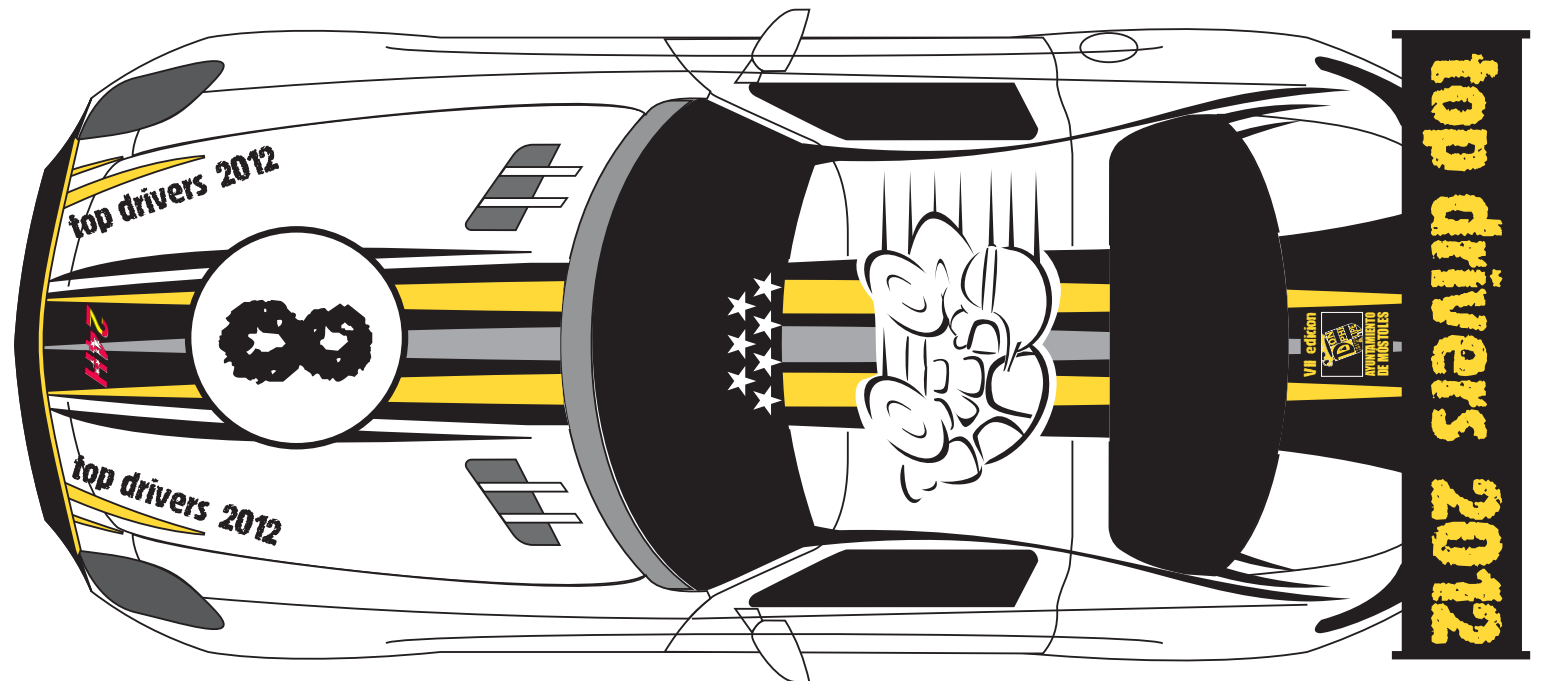

Mercedes Benz SLS AMG GT3

Top Drivers 2012

Special
Limited Edition

Chassis

Included
Compatible

SC-6613a Hard (black)	✓	
SC-6613b Medium (dark grey)		✓
SC-6613c Soft (light grey)		✓

RT2 In-Line
EVO6 Compatible

✓

RT2 AngleWinder
EVO6 Compatible

✓

21.000 rpm mpm 14,5gr 12V • 320g/cm2	
--	--

Motor SC-0025 9 / 27

4 x 2

SC-1620 x 2 ✓

Front		Rear	
ø Tyre	Hub	ø Tyre	Hub
19 x 9,5 mm	17,5 x 10 mm	19 x 9,5 mm	17,5 x 10 mm